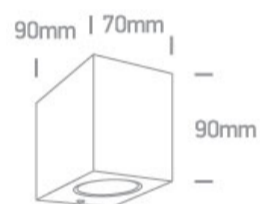

GU10 ceiling cylinder, IP65.

Complies with standard EN60598-1 and any other specific standards.

Dimensions

Physical Specification

Item Group	12 Wall & Ceiling
Family	The GU10 Outdoor Cube Lights ABS+PC
Order Code	67142H
Colour	White/Black/Anthracite
Material	ABS
Diffuser Material	PC
Shape	Rectangular
Length	70mm
Width	90mm
Height	90mm
Surface Wall	Yes
Indoor	Yes