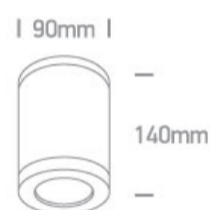

GU10 ceiling cylinder, IP65.

Complies with standard EN60598-1 and any other specific standards.

Dimensions

Physical Specification

Item Group	12 Wall & Ceiling
Family	The GU10 Outdoor Cylinder Lights ABS+PC
Order Code	67142B
Colour	White/Black/Anthracite
Material	ABS
Diffuser Material	PC
Shape	Circular
Height	140mm
Diameter	90mm
Surface Ceiling	Yes
Indoor	Yes
Outdoor	Yes