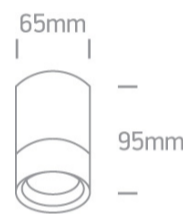

12 Wall & Ceiling>GU10 Outdoor Cylinders Die cast

67130C

35W MR16 GU10 Die Cast, GU10 Outdoor Cylinders.

Complies with standard EN60598-1 and any other specific standards

Dimensions

Physical Specification

Item Group	12 Wall & Ceiling
Family	GU10 Outdoor Cylinders Die cast
Order Code	67130C
Colour	White/Black/Gray/Anthracite
Material	Die Cast
Shape	Circular
Height	65
Diameter	95
Surface Ceiling	Yes
Indoor	Yes
Outdoor	Yes
Adjustable	No