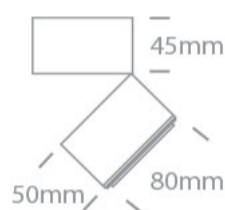

15W COB LED zoomable 15°-45° adjustable ceiling light with removable honeycomb.

Supplied with 350mA driver.

Complies with standard EN60598-1 and any other specific standards.

Dimensions

Physical Specification

Item Group	13 Wall & Ceiling LED
Family	Zoomable Moving Heads COB
Order Code	12115G
Colour	White/black
Material	Aluminium
Shape	Circular
Height	95mm
Diameter	80mm
Recessed Ceiling	Yes
Indoor	Yes
Adjustable	2 Directions

Illumination Data

Colour Temperature	3000K
Lumen Output	1500lm
Light Efficiency	100lm/W
CRI	90
Beam Angle	15°-45°
Illumination Diagram	

Packing Info

Box Weight	0.485kg
Pcs/Carton	40
Barcode	5291889076384
HS Code	9405413990