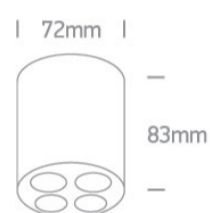

10W Dark light surface ceiling spot, IP20.

Complete with 700mA driver.

Complies with standard EN60598-1 and any other specific standards.

### Dimensions

### Physical Specification

Item Group	13 Wall & Ceiling LED
Family	The Dark Light Ceiling Lights
Order Code	12110H
Colour	White/Black
Material	Aluminium
Shape	Circular
Height	83mm
Diameter	72mm
Recessed Ceiling	Yes
Indoor	Yes
Adjustable	No