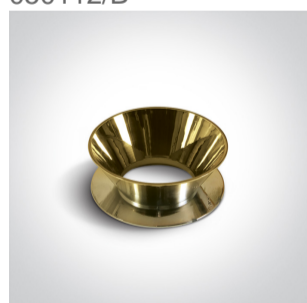

10W MR16 GU10 cylinder downlight.

Reflector must be ordered separately.

Complies with standard EN60598-1 and any other specific standards.

Dimensions

Must be ordered separately

050112/ABS

050112/B

050112/BS

050112/CU

050112/DC

050112/G

050112/GL

050112/W

Physical Specification

Item Group	12 Wall & Ceiling
Family	The Chill Out Cylinder Aluminium
Order Code	12105MA
Colour	White/Black/Gold/Titanium
Material	Aluminium
Shape	Circular
Height	250mm
Diameter	75mm
Surface Ceiling	Yes
Indoor	Yes
Adjustable	No