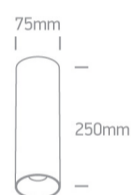

10W MR16 GU10 cylinder downlight.

Reflector must be ordered separately.

Complies with standard EN60598-1 and any other specific standards.

Dimensions

Must be ordered separately

050112/ABS

050112/B

050112/BS

050112/CU

050112/DC

050112/G

050112/GL

050112/W

Physical Specification

Item Group	12 Wall & Ceiling
Family	The Chill Out Cylinder Aluminium
Order Code	12105MA
Colour	White/Black/Gold/Titanium
Material	Aluminium
Shape	Circular
Height	250mm
Diameter	75mm
Surface Ceiling	Yes
Indoor	Yes
Adjustable	No

Illumination Data

Illumination Diagram

Dark Light

Yes

Packing Info

Box Length

8cm

Box Width

8cm

Box Height

26cm

Box Weight

0.465kg

Pcs/Carton

20

Barcode