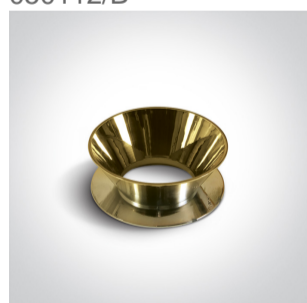

10W MR16 GU10 cylinder downlight.

Reflector must be ordered separately.

Complies with standard EN60598-1 and any other specific standards.

Dimensions

Must be ordered separately

050112/ABS

050112/B

050112/BS

050112/CU

050112/DC

050112/G

050112/GL

050112/W

Physical Specification

Item Group	12 Wall & Ceiling
Family	The Chill Out Cylinder Aluminium
Order Code	12105M
Colour	White/Black/Gold/Titanium
Material	Aluminium
Shape	Circular
Height	135mm
Diameter	75mm
Surface Ceiling	Yes
Indoor	Yes
Adjustable	No