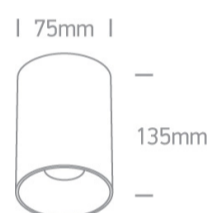

10W MR16 GU10 cylinder downlight.

Reflector must be ordered separately.

Complies with standard EN60598-1 and any other specific standards.

Dimensions

Must be ordered separately

050112/ABS

050112/B

050112/BS

050112/CU

050112/DC

050112/G

050112/GL

050112/W

Physical Specification

Item Group	12 Wall & Ceiling
Family	The Chill Out Cylinder Aluminium
Order Code	12105M
Colour	White/Black/Gold/Titanium
Material	Aluminium
Shape	Circular
Height	135mm
Diameter	75mm
Surface Ceiling	Yes
Indoor	Yes
Adjustable	No

Illumination Data

Illumination Diagram

Dark Light

Yes

Packing Info

Box Length

14cm

Box Width

8cm

Box Height

8cm

Box Weight

0.320kg

Pcs/Carton

20

Barcode