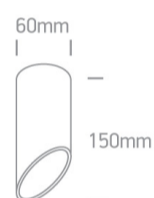

10W MR16 GU10 Black with Gold reflector cylinder downlight.

Complies with standard EN60598-1 and any other specific standards.

Dimensions

Physical Specification

Item Group	12 Wall & Ceiling
Family	Decorative Cut Cylinders Aluminium
Order Code	12105E1/B/GL
Colour	Black-Gold
Material	Aluminium
Shape	Circular
Height	150mm
Diameter	60mm
Surface Ceiling	Yes
Indoor	Yes
Adjustable	No