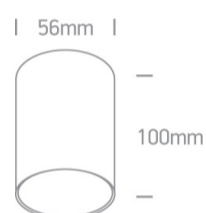

10w MR16 GU10 Ceiling Light.

Complies with standard EN60598-1 and any other specific standards.

Dimensions

Physical Specification

Item Group	12 Wall & Ceiling
Family	The Dark Light Cylinders Aluminium
Order Code	12105E/W
Colour	White
Material	Aluminium
Shape	Circular
Height	56mm
Diameter	100mm
Surface Ceiling	Yes
Indoor	Yes
Adjustable	No

Illumination Data

Illumination Diagram	
Dark Light	Yes

Packing Info

Box Weight	0.210kg
Pcs/Carton	20
Barcode	5291889050490
HS Code	9405413990

Certification & Warranty