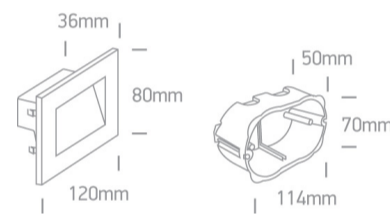

4W Glass SMD LED recessed wall light, IP65.

AC LED

Complies with standard EN60598-1 and any other specific standards.

Dimensions

Physical Specification

Item Group	19 Wall Recessed & Inground
Family	The Glass Face Recessed Lights
Order Code	68076
Colour	White/Black
Material	Glass
Shape	Rectangular
Length	120mm
Width	80mm
Height	36mm
Cutout Hole Width	115mm
Cutout Hole Length	70mm
Recessed wall	Yes

Depth Required	55mm
Indoor	Yes
Outdoor	Yes
Adjustable	No

Electrical Characteristics

Gear	No
------	----

Fitting + Driver

Input Voltage	220-240V
50 Hz	Yes
60 Hz	Yes
Safety Class	
Power(Watts)	4W
IP Rating	IP65
Light Source	LED built in
Dimmable	No
F Mark	