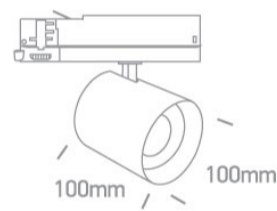

35W Dimmable COB LED track spot, ideal for shops and showrooms.

Complete with dimmable driver.

Complies with standard EN60598-1 and any other specific standards.

### Dimensions

### Physical Specification

Item Group

09 Track Lights

Family	The COB Shop Range Dimmable
Order Code	65660BTT
Colour	White/Black
Material	Aluminium
Shape	Circular
Height	100mm
Diameter	100mm
Track mounted	Yes
Indoor	Yes
Adjustable	2 Directions