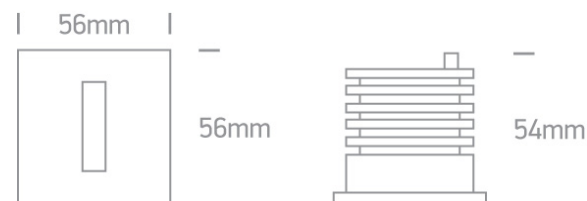

19 Wall Recessed & Inground>Indoor/Outdoor Decorative Wall Recessed  
Aluminium

68004

3W 350mA LED wall recessed light, IP54, ideal for both indoor and outdoor installation.

Requires 350mA driver.

Supplied with box for concrete installation

Complies with standard EN60598-1 and any other specific standards.

Dimensions

Gallery

Must be ordered separately

89004

89004T

Physical Specification

Item Group	19 Wall Recessed & Inground
Family	Indoor/Outdoor Decorative Wall Recessed Aluminium
Order Code	68004
Colour	White/Aluminium
Material	Aluminium
Shape	Rectangular
Length	56mm
Width	56mm
Height	54mm
Cutout Hole Diameter	52mm for Concrete/49mm for Gypsum Installation
Recessed wall	Yes
Depth Required	110mm for Concrete Installation 70mm for Gyprum Installaiton
Indoor	Yes
Outdoor	Yes

Electrical Characteristics

Fitting

Input Type	Constant Current
Input Current	350mA
Safety Class	
Power(Watts)	3W
IP Rating	IP54
Light Source	LED built in
LED Type	COB
LED Brand	Luminus
Cable Length	100cm
F Mark	

## Illumination Data

Colour Temperature	3000K
Lumen Output	120lm
Light Efficiency	40lm/W
CRI	90
Beam Angle	24°
Illumination Diagram	
Dark Light	Yes