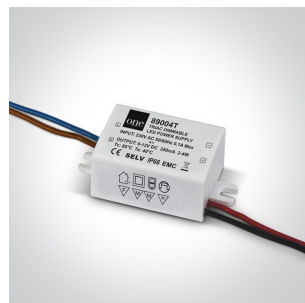

19 Wall Recessed & Inground>Indoor/Outdoor Decorative Wall Recessed  
Aluminium

68004

3W 350mA LED wall recessed light, IP54, ideal for both indoor and outdoor installation.

Requires 350mA driver.

Supplied with box for concrete installation

Complies with standard EN60598-1 and any other specific standards.

Dimensions

Gallery

Must be ordered separately

89004

89004T

Physical Specification

Item Group	19 Wall Recessed & Inground
Family	Indoor/Outdoor Decorative Wall Recessed Aluminium
Order Code	68004
Colour	White/Aluminium
Material	Aluminium
Shape	Rectangular
Length	56mm
Width	56mm
Height	54mm
Cutout Hole Diameter	52mm for Concrete/49mm for Gypsum Installation
Recessed wall	Yes
Depth Required	110mm for Concrete Installation 70mm for Gyprum Installaiton
Indoor	Yes
Outdoor	Yes

Electrical Characteristics

Fitting

Input Type	Constant Current
Input Current	350mA
Safety Class	
Power(Watts)	3W
IP Rating	IP54
Light Source	LED built in
LED Type	COB
LED Brand	Luminus
Cable Length	100cm
F Mark	