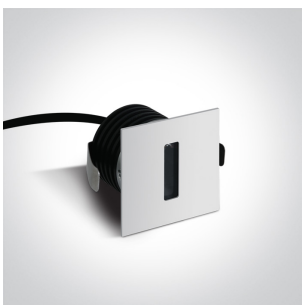

19 Wall Recessed & Inground>Indoor/Outdoor Decorative Wall Recessed  
Aluminium

68004

3W 350mA LED wall recessed light, IP54, ideal for both indoor and outdoor installation.

Requires 350mA driver.

Supplied with box for concrete installation

Complies with standard EN60598-1 and any other specific standards.

Dimensions

Gallery

Must be ordered separately

89004

89004T

Physical Specification

Item Group	19 Wall Recessed & Inground
Family	Indoor/Outdoor Decorative Wall Recessed Aluminium
Order Code	68004
Colour	White/Aluminium
Material	Aluminium
Shape	Rectangular
Length	56mm
Width	56mm
Height	54mm
Cutout Hole Diameter	52mm for Concrete/49mm for Gypsum Installation
Recessed wall	Yes
Depth Required	110mm for Concrete Installation 70mm for Gyprum Installaiton
Indoor	Yes
Outdoor	Yes

Electrical Characteristics

Fitting

Input Type	Constant Current
Input Current	350mA
Safety Class	
Power(Watts)	3W
IP Rating	IP54
Light Source	LED built in
LED Type	COB
LED Brand	Luminus
Cable Length	100cm
F Mark	